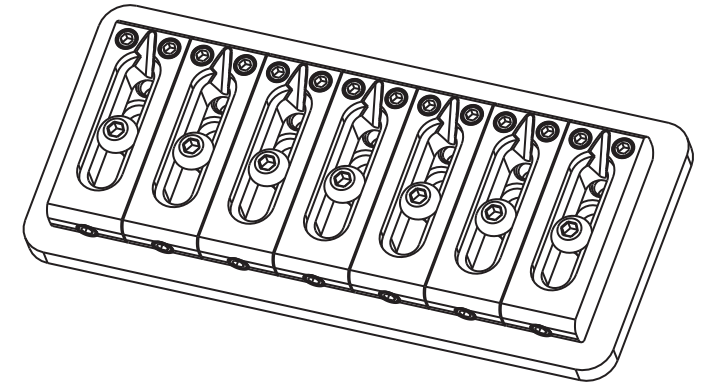

ABM3257 - Guitar Bridge

Description

- milled from solid bell brass
- locked down saddles
- intonation adjustment range 11.5 mm
height adjustment range 12.5 mm
- comes with string bushings, Allen keys and mounting screws