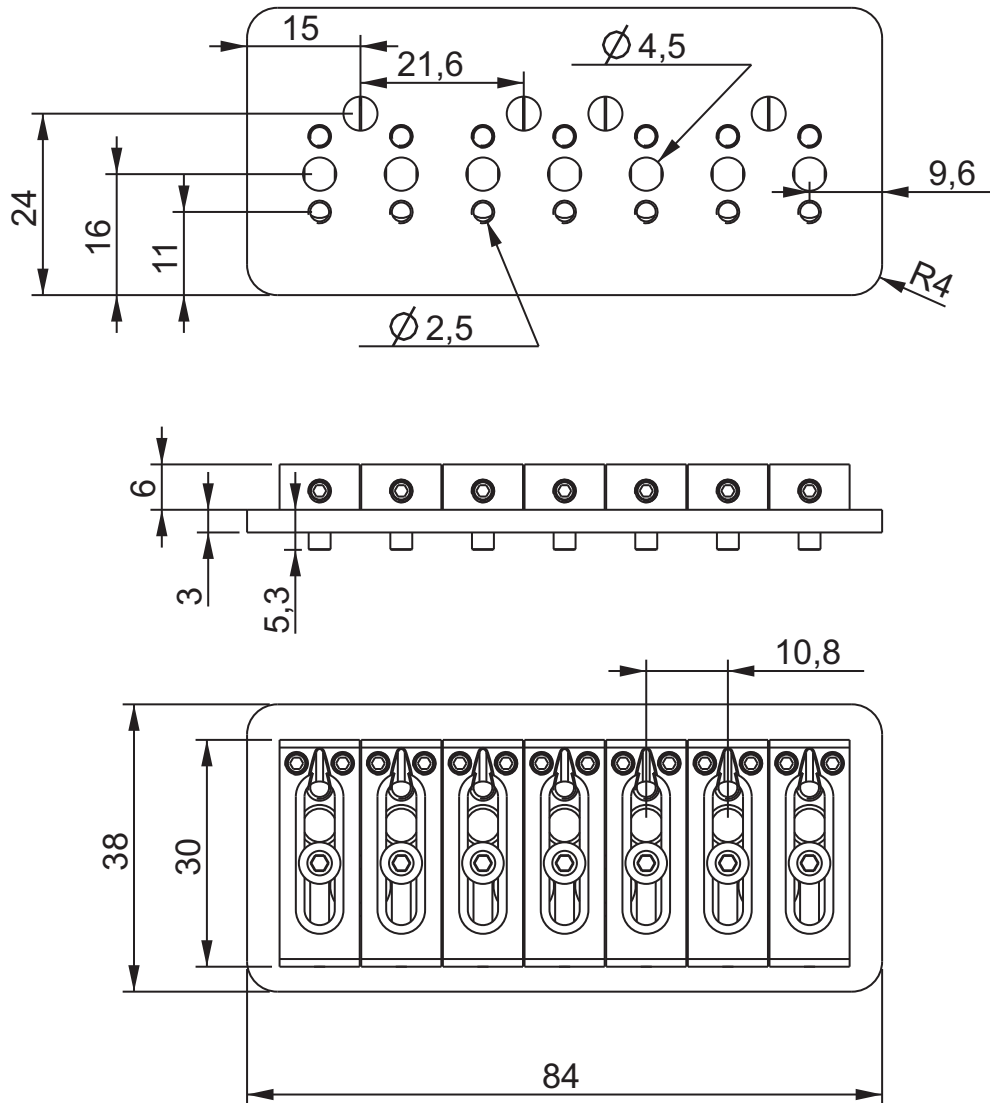

ABM3257 - Guitar Bridge

Description

- milled from solid bell brass
- locked down saddles
- intonation adjustment range 11.5 mm
height adjustment range 12.5 mm
- comes with string bushings, Allen keys and mounting screws