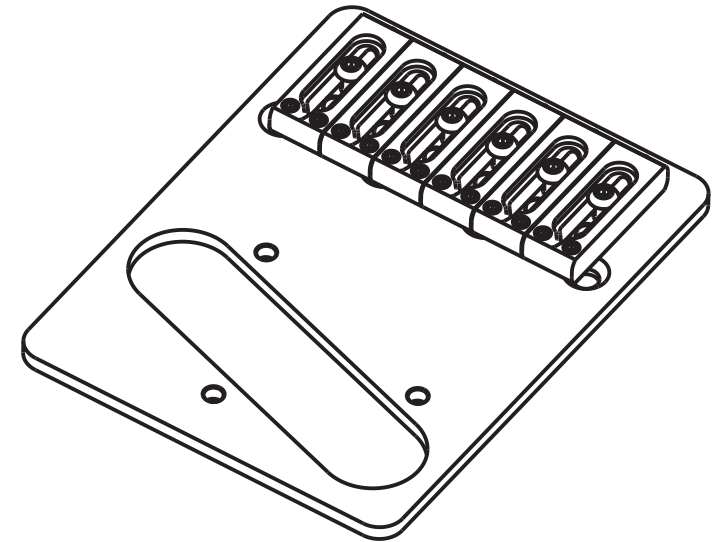

ABM3456 Tele-Bridge

Description

- milled from solid bell brass with advanced string guide
- 54 mm string spacing
- intonation compensated saddles with defined string notches
- comes with string ferrules, screws and Allen Key

ABM3456 Lockdown Tele-Bridge