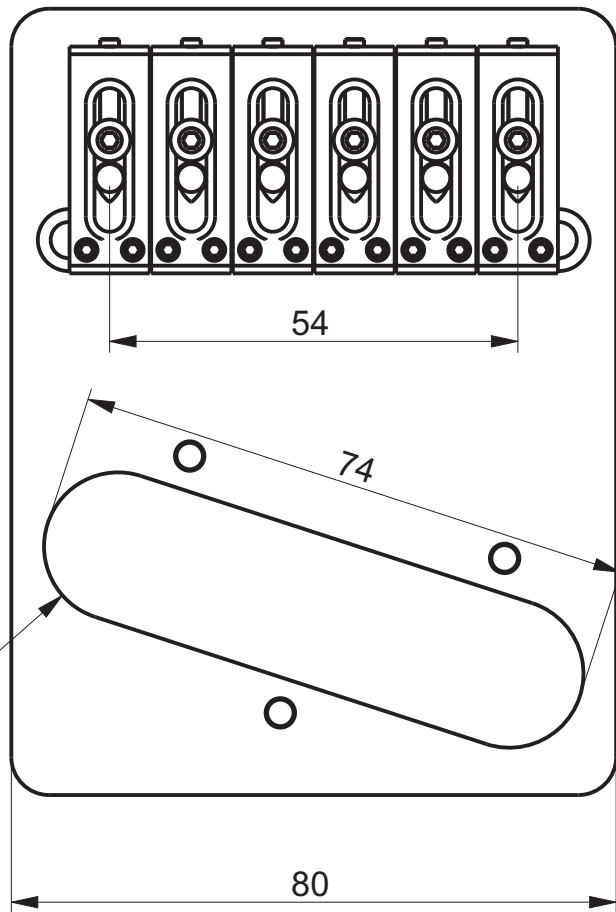

ABM3456 Tele-Bridge

Description

- milled from solid bell brass with advanced string guide
- 54 mm string spacing
- intonation compensated saddles with defined string notches
- comes with string ferrules, screws and Allen Key

ABM3456 Lockdown Tele-Bridge