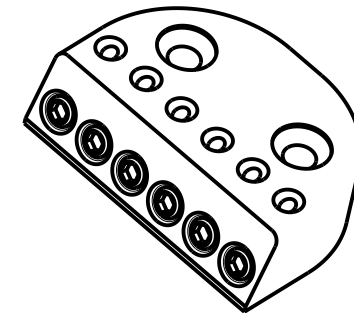

ABM7080 Headpiece

Description

- milled from solid bell brass
- headpiece for 6-string guitar
- comes with Allen key and wooden screws