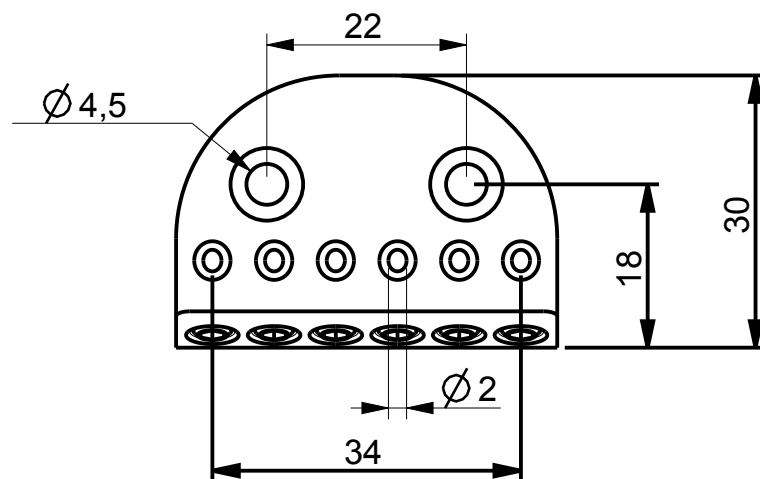

ABM7080 Headpiece

Description

- milled from solid bell brass
- headpiece for 6-string guitar
- comes with Allen key and wooden screws