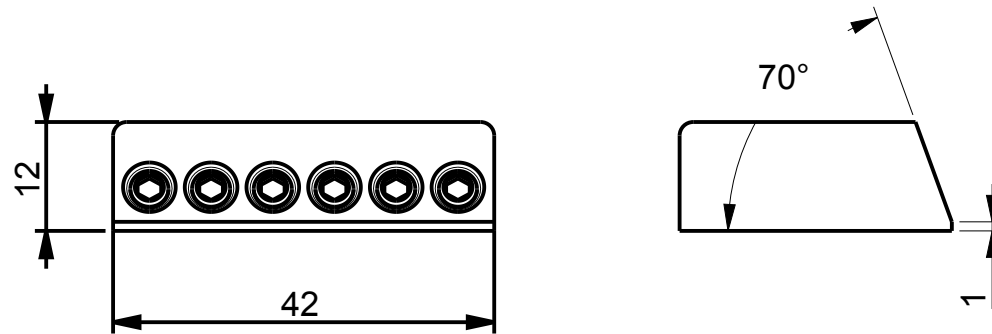

ABM7080 Headpiece

Description

- milled from solid bell brass
- headpiece for 6-string guitar
- comes with Allen key and wooden screws