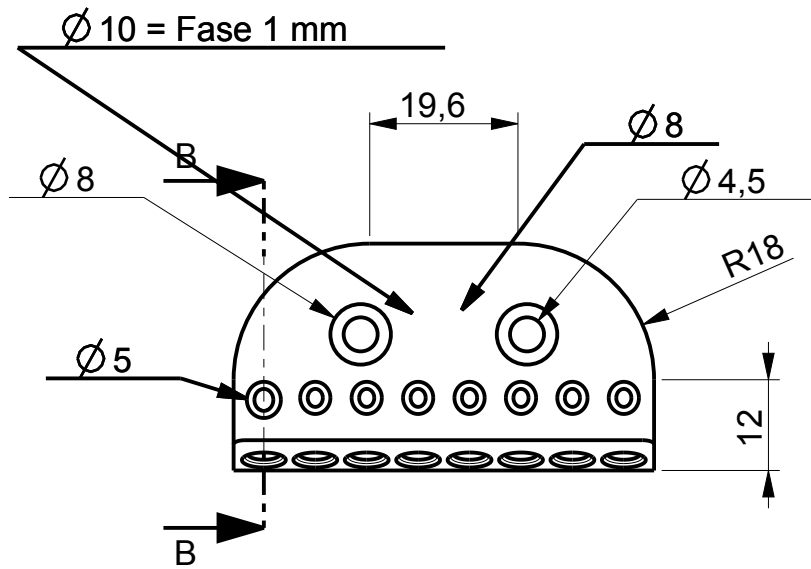

ABM7088 Headpiece Guitar

Description

- milled from solid bell brass
- matches perfectly with ABM3801 Headless Single Bridges
- comes with Allen Key and wood screws

SCHNITT B-B
 MASSSTAB 2,000

Cu Zn 36 Pb 3 (MS 58)