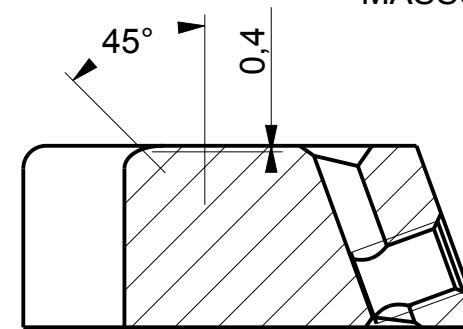

ABM7088 Headpiece Guitar

Description

- milled from solid bell brass
- matches perfectly with ABM3801 Headless Single Bridges
- comes with Allen Key and wood screws

SCHNITT B-B
 MASSSTAB 2,000

Cu Zn 36 Pb 3 (MS 58)