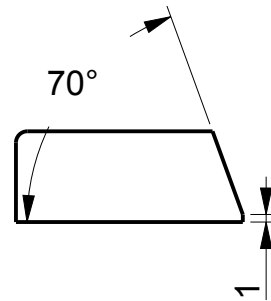

ABM7088 Headpiece Guitar

Description

- milled from solid bell brass
- matches perfectly with ABM3801 Headless Single Bridges
- comes with Allen Key and wood screws

SCHNITT B-B
 MASSSTAB 2,000

Cu Zn 36 Pb 3 (MS 58)