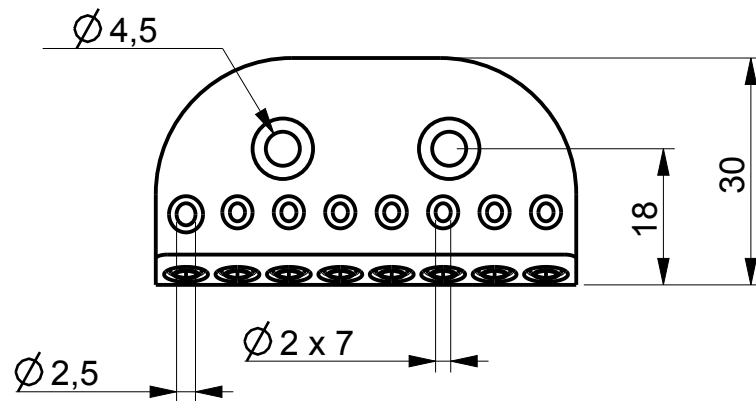

ABM7088 Headpiece Guitar

Description

- milled from solid bell brass
- matches perfectly with ABM3801 Headless Single Bridges
- comes with Allen Key and wood screws

SCHNITT B-B
 MASSSTAB 2,000

Cu Zn 36 Pb 3 (MS 58)