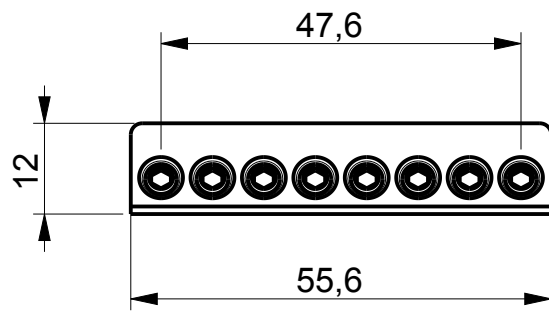

ABM7088 Headpiece Guitar

Description

- milled from solid bell brass
- matches perfectly with ABM3801 Headless Single Bridges
- comes with Allen Key and wood screws

SCHNITT B-B
 MASSSTAB 2,000

Cu Zn 36 Pb 3 (MS 58)